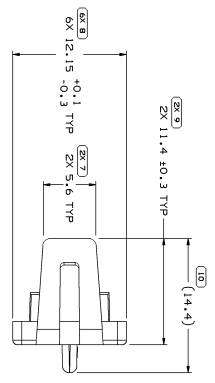

SYMBOL DEFINITION	TOTAL NO. OF MISSING SYMBOLS	NO. MISSING SYMBOL NUMBER	NO. MISSING SYMBOL NUMBER
A DIMENSION WITHOUT AN INSPECTION REPORT SYMBOL CONTROLLED ON THE INDIVIDUAL COMPONENT DRAWING.	47		
LAST NO.	12		

DATE	BY	REVISION	DESCRIPTION
07/04/11	11	3117MAGZ - RELEASED A 15418988 - MS	
07/04/11	12	3117MAGZ - UPDATED PART AVAILABILITY	
07/04/11	13	3117MAGZ - UPDATED PART AVAILABILITY	

NOTES

1. UNLESS OTHERWISE SPECIFIED AND/OR INDICATED: DIMENSIONS ARE TO FACE OF VIEW SHOWN AND AUTOMATICALLY PROVIDED BY COMPUTER FOR INSPECTION REPORTS. DIMENSIONS NOT SHOWN BUT REQUIRED FOR TOOL BUILD, SEE MATH MODEL FOR PRECISE TOOL DATA.
2. MATING COMPONENTS: 1522842, 1522847
3. THIS PART IS NOT CONTROLLED FOR AUTOMATIC FEEDING.
4. DIMENSION 1 AND 5 ARE MEASURED WITH PART RESTRAINED.
5. THIS PRODUCT IS NOT CATEGORIZED AS AN APPEARANCE ITEM, MINOR IMPERFECTIONS INCLUDING, BUT NOT LIMITED TO, FLOW MARKS, COLOR FLOW PATTERN, OR FUNCTION OF THE PART ARE PERMISSIBLE PER BMW 7-7-01-1.
6. EXTERIOR SURFACE, DELPHI CORPORATE BRAND TO BE LOCATED ON ANY OPTIONAL CONSTRUCTION FOR EXISTING TOOLING MAY BE FEED.

3117MAGZ DIT AX	POLYAMIDE COMPOUND GRAY	0.659
15418988 04 AC	POLYAMIDE COMPOUND PURPLE	0.659
PART NO	REV/N/P	MATERIAL SPECIFICATION AND COLOR
		VOLUME

REVISION	DATE	BY	DESCRIPTION
1	07/04/11	11	3117MAGZ - RELEASED A 15418988 - MS
2	07/04/11	12	3117MAGZ - UPDATED PART AVAILABILITY
3	07/04/11	13	3117MAGZ - UPDATED PART AVAILABILITY

THIRD ANGLE PROJECTION	SCALE	DATE	BY
PART DRAWING			
DESIGNER: [Signature]			
CHECKER: [Signature]			
DATE: [Date]