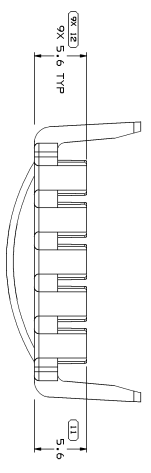

SYMBOL DEFINITION	TOTAL NO. OF MISSING SYMBOLS	NO. MISSING SYMBOL NUMBER	NO. MISSING SYMBOL NUMBER
A DIMENSION WITHOUT AN INSPECTION REPORT SYMBOL CONTROLLED ON THE INDIVIDUAL COMPONENT DRAWING.	47		
LAST NO.	12		

DATE	BY	REVISION	DESCRIPTION
07/04/11	11	3117MAGZ - RELEASED A 15418988 - MS	
07/04/11	12	3117MAGZ - UPDATED PART AVAILABILITY	
07/04/11	13	3117MAGZ - UPDATED PART AVAILABILITY	

NOTES

1. UNLESS OTHERWISE SPECIFIED AND/OR INDICATED: DIMENSIONS ARE TO FACE OF VIEW SHOWN AND AUTOMATICALLY PROVIDED BY COMPUTER FOR INSPECTION REPORTS. DIMENSIONS NOT SHOWN BUT REQUIRED FOR TOOL BUILD, SEE MATH MODEL FOR PRECISE TOOL DATA.
2. MATING COMPONENTS: 1522842, 1522847
3. THIS PART IS NOT CONTROLLED FOR AUTOMATIC FEEDING.
4. DIMENSION 1 AND 5 ARE MEASURED WITH PART RESTRAINED.
5. THIS PRODUCT IS NOT CATEGORIZED AS AN APPEARANCE ITEM, MINOR IMPERFECTIONS INCLUDING, BUT NOT LIMITED TO, FLOW MARKS, COLOR FLOW PATTERN, OR FUNCTION OF THE PART ARE PERMISSIBLE PER BMW 7-7-01-1.
6. EXTERIOR SURFACE, DELPHI CORPORATE BRAND TO BE LOCATED ON ANY OPTIONAL CONSTRUCTION FOR EXISTING TOOLING MAY BE FEED.

3117MAGZ DIT AX	POLYAMIDE COMPOUND GRAY	0.659
15418988 04 AC	POLYAMIDE COMPOUND PURPLE	0.659
PART NO	REV/N/P	MATERIAL SPECIFICATION AND COLOR
		VOLUME

REVISION	DATE	BY	DESCRIPTION
1	07/04/11	11	3117MAGZ - RELEASED A 15418988 - MS
2	07/04/11	12	3117MAGZ - UPDATED PART AVAILABILITY
3	07/04/11	13	3117MAGZ - UPDATED PART AVAILABILITY

THIRD ANGLE PROJECTION	SCALE	DATE	BY
PART DRAWING			
DESIGNER: [Signature]			
CHECKER: [Signature]			
DATE: [Date]