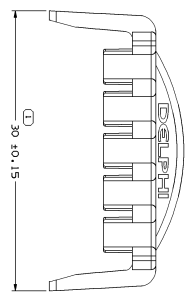

SYMBOL DEFINITION	TOTAL NO. OF MISSING SYMBOLS	NO. MISSING SYMBOL NUMBER	NO. MISSING SYMBOL NUMBER
A DIMENSION WITHOUT AN INSPECTION REPORT SYMBOL CONTROLLED ON THE INDIVIDUAL COMPONENT DRAWING.	47		
LAST NO.	12		

DATE	BY	REVISION	DESCRIPTION
07/04/11	11	3117MAGZ - RELEASED A 15418988 - MS	
07/04/11	12	3117MAGZ - UPDATED PART AVAILABILITY	
07/04/11	13	3117MAGZ - UPDATED PART AVAILABILITY	

NOTES

1. UNLESS OTHERWISE SPECIFIED AND/OR INDICATED: DIMENSIONS ARE TO FACE OF VIEW SHOWN AND AUTOMATICALLY PROVIDED BY COMPUTER FOR INSPECTION REPORTS. DIMENSIONS NOT SHOWN BUT REQUIRED FOR TOOL BUILD, SEE MATH MODEL FOR PRECISE TOOL DATA.
2. MATING COMPONENTS: 1522842, 1522847
3. THIS PART IS NOT CONTROLLED FOR AUTOMATIC FEEDING.
4. DIMENSION 1 AND 5 ARE MEASURED WITH PART RESTRAINED.
5. THIS PRODUCT IS NOT CATEGORIZED AS AN APPEARANCE ITEM, MINOR IMPERFECTIONS INCLUDING, BUT NOT LIMITED TO, FLOW MARKS, COLOR FLOW PATTERN, OR FUNCTION OF THE PART ARE PERMISSIBLE PER BMW 7-7-01-1.
6. EXTERIOR SURFACE, DELPHI CORPORATE BRAND TO BE LOCATED ON ANY OPTIONAL CONSTRUCTION FOR EXISTING TOOLING MAY BE FEED.

3117MAGZ DIT AX	POLYAMIDE COMPOUND GRAY	0.659
15418988 04 AC	POLYAMIDE COMPOUND PURPLE	0.659
PART NO	REV/N/P	MATERIAL SPECIFICATION AND COLOR
		VOLUME

REVISION	DATE	BY	DESCRIPTION
1	07/04/11	11	3117MAGZ - RELEASED A 15418988 - MS
2	07/04/11	12	3117MAGZ - UPDATED PART AVAILABILITY
3	07/04/11	13	3117MAGZ - UPDATED PART AVAILABILITY

THIRD ANGLE PROJECTION	SCALE	DATE	BY
PART DRAWING			
DESIGNER: [Signature]			
CHECKER: [Signature]			
DATE: [Date]