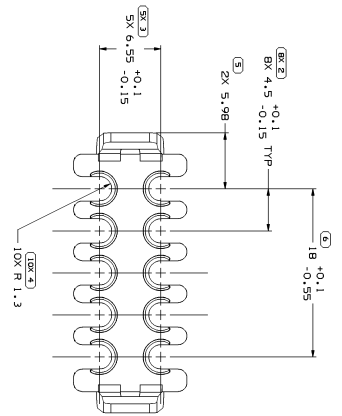

SYMBOL DEFINITION	TOTAL NO. OF MISSING SYMBOLS	NO. MISSING SYMBOL NUMBER	NO. MISSING SYMBOL NUMBER
A DIMENSION WITHOUT AN INSPECTION REPORT SYMBOL CONTROLLED ON THE INDIVIDUAL COMPONENT DRAWING.	47		
LAST NO.	12		

DATE	BY	REVISION	DESCRIPTION
07/04/11	11	3117MAGZ - RELEASED A 15418988 - MS	
07/04/11	12	3117MAGZ - UPDATED PART AVAILABILITY	
07/04/11	13	3117MAGZ - UPDATED PART AVAILABILITY	

NOTES

1. UNLESS OTHERWISE SPECIFIED AND/OR INDICATED: DIMENSIONS ARE TO FACE OF VIEW SHOWN AND AUTOMATICALLY PROVIDED BY COMPUTER FOR INSPECTION REPORTS. DIMENSIONS NOT SHOWN BUT REQUIRED FOR TOOL BUILD, SEE MATH MODEL FOR PRECISE TOOL DATA.
2. MATING COMPONENTS: 1522842, 1522847
3. THIS PART IS NOT CONTROLLED FOR AUTOMATIC FEEDING.
4. DIMENSION 1 AND 5 ARE MEASURED WITH PART RESTRAINED.
5. THIS PRODUCT IS NOT CATEGORIZED AS AN APPEARANCE ITEM, MINOR IMPERFECTIONS INCLUDING, BUT NOT LIMITED TO, FLOW MARKS, COLOR FLOW PATTERN, OR FUNCTION OF THE PART ARE PERMISSIBLE PER BMW 7-7-01-1.
6. EXTERIOR SURFACE, DELPHI CORPORATE BRAND TO BE LOCATED ON ANY OPTIONAL CONSTRUCTION FOR EXISTING TOOLING MAY BE FEED.

3117MAGZ DIT AX	POLYAMIDE COMPOUND GRAY	0.659
15418988 04 AC	POLYAMIDE COMPOUND PURPLE	0.659
PART NO	REV/N/P	MATERIAL SPECIFICATION AND COLOR
		VOLUME

REVISION	DATE	BY	DESCRIPTION
1	07/04/11	11	3117MAGZ - RELEASED A 15418988 - MS
2	07/04/11	12	3117MAGZ - UPDATED PART AVAILABILITY
3	07/04/11	13	3117MAGZ - UPDATED PART AVAILABILITY

THIRD ANGLE PROJECTION	SCALE	DATE	BY
PART DRAWING			
DESIGNER: [Signature]			
CHECKER: [Signature]			
DATE: [Date]